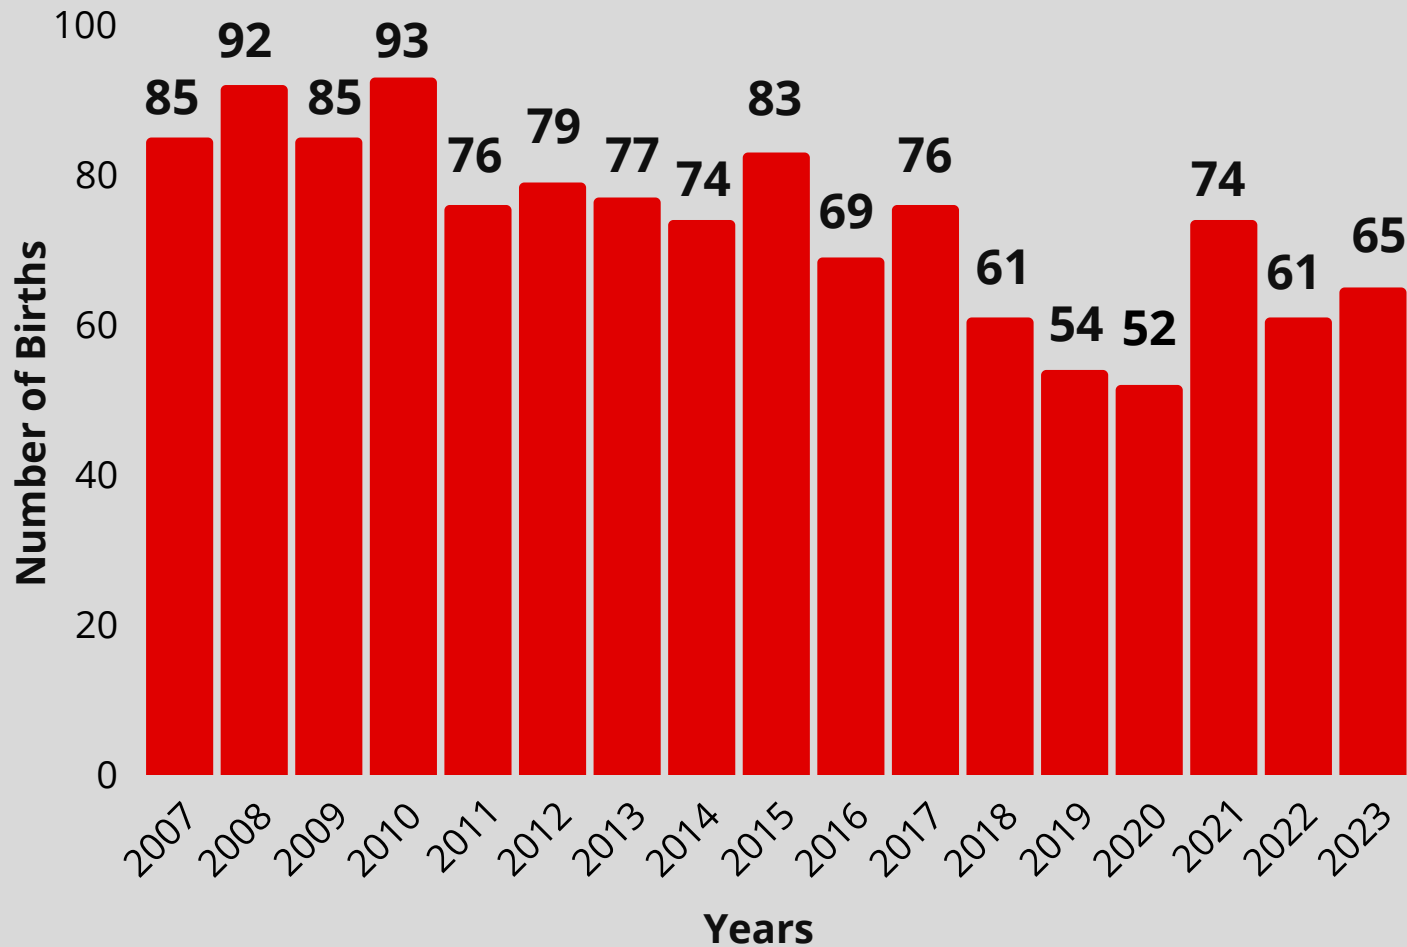

SUMMARY REPORT 2007-2023

BIRTH DATA

Births By Zip Code 55302

The graph represents the number of births by zip code 55302 from 2007 - 2023; birth data is received from the Minnesota Department of Health.

SUMMARY REPORT 2018-2023