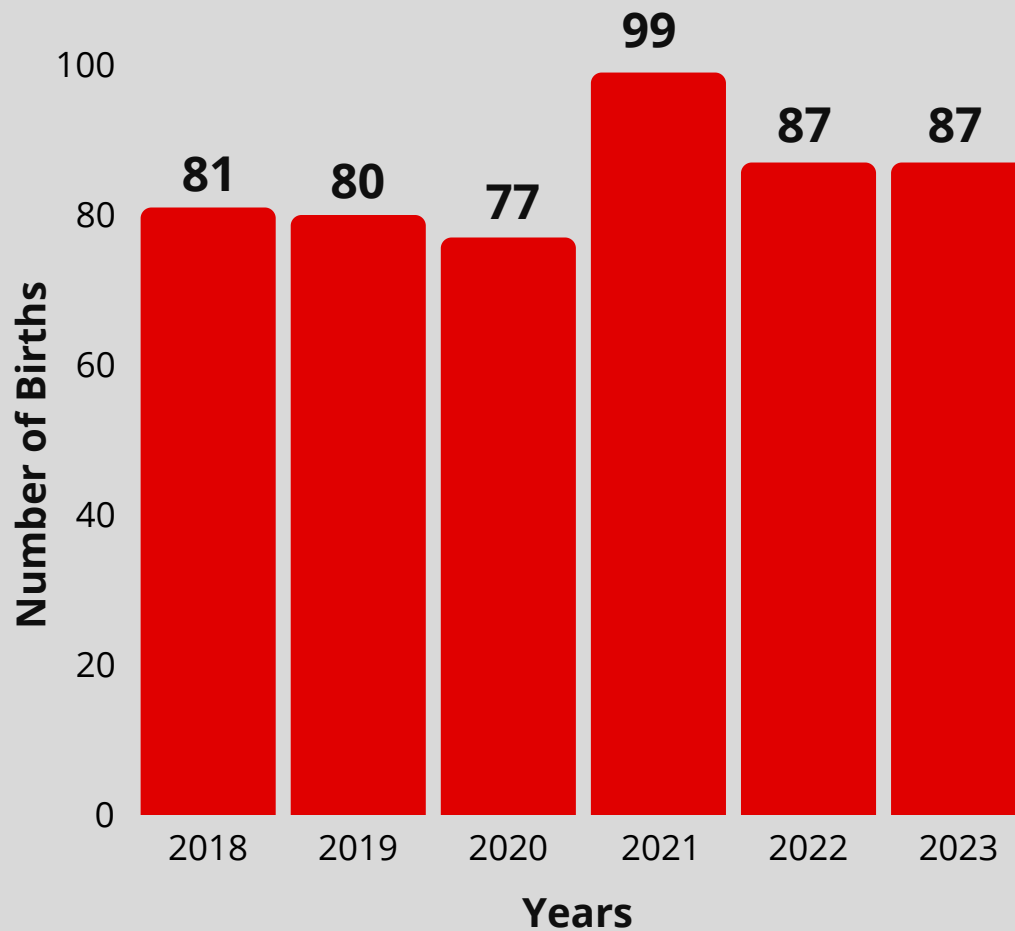

SUMMARY REPORT 2018-2023

BIRTH DATA

Births Within the Annandale Public School District Boundaries

The graph represents the number of births by zip codes that are within the Annandale Public School District from 2018 - 2023; birth data is received from the Minnesota Department of Health.